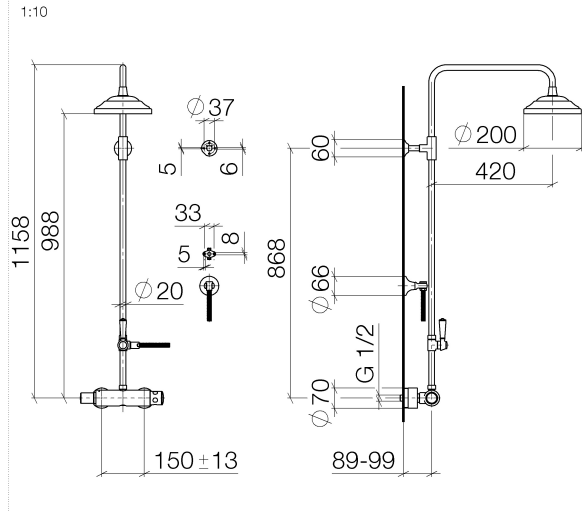

ST 050 304 4360

- shower with fixed riser projection 420mm
- rain shower Ø 200 mm
- rain shower with anti-scale system
- max. rainshower flow 14 l/min
- Function from: 8 l/min
- rotary diverter for fixed-riser shower/hand shower
- height of fittings up to rain shower (bottom edge) 985mm
- height of fittings up to top edge of elbow 1160mm
- two-part push-on rosette Ø 65 mm
- rosette for shower holder Ø 65mm
- rosette for wall mounting Ø 60mm
- gauge 150 mm - 13 mm
- metal shower hose 1250mm with integrated anti-twist protection
- 1/2" connection
- Pipe diameter 20 mm

Intrinsic protection against back flow.

NOTE: The handles must be ordered separately from the fittings!

MADISON Showerpipe with shower thermostat - Chrome

MADISON

ST 050 304 4360

ST 050 304 4360

Flow rate chart

Certificates

LGA_38665.

ST 050 304 4360

Spare parts list

No.	Item Number	Name	Quantity used	Delivery time
1	04 12 05 038 01-00	shower	1	60
2	04 28 22 101 20-00	spout	1	10
3	90 14 10 011 00 90	seal	1	2
4	90 17 11 037 01-00	holder	1	10
5	90 28 22 104 00-00	pipe	1	10
6	28 050 410-00	holder	1	60
7	28 104 970-00	Metal shower hose 1/2" x 1/2" x 1250 mm - Chrome	1	2
8	09 14 10 122 90	seal	1	2
9	11 170 370-00	MADISON Lever insert - Chrome	1	10
10	90 17 09 045 01-00	diverter	1	10
11	90 28 22 103 00-00	pipe	1	10
12	90 14 20 002 00 90	seal	1	2
13	04 17 01 044 01-00	fitting	1	10