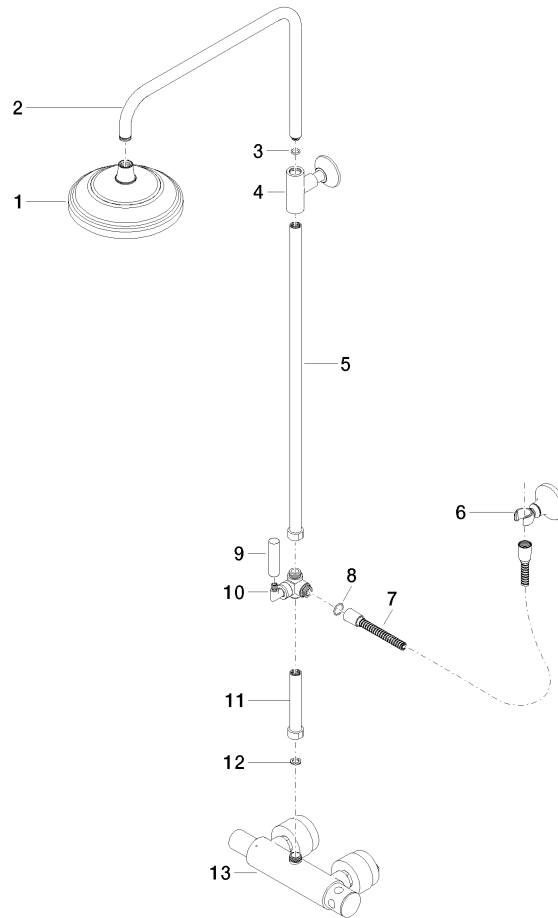

ST 050 304 4360

- shower with fixed riser projection 420mm
- rain shower Ø 200 mm
- rain shower with anti-scale system
- max. rainshower flow 14 l/min
- Function from: 8 l/min
- rotary diverter for fixed-riser shower/hand shower
- height of fittings up to rain shower (bottom edge) 985mm
- height of fittings up to top edge of elbow 1160mm
- two-part push-on rosette Ø 65 mm
- rosette for shower holder Ø 65mm
- rosette for wall mounting Ø 60mm
- gauge 150 mm - 13 mm
- metal shower hose 1250mm with integrated anti-twist protection
- 1/2" connection
- Pipe diameter 20 mm

Intrinsic protection against back flow.

NOTE: The handles must be ordered separately from the fittings!

MADISON Showerpipe with shower thermostat - Chrome

MADISON

ST 050 304 4360

ST 050 304 4360

Flow rate chart

Certificates

LGA_38665.

ST 050 304 4360

Spare parts list

No.	Item Number	Name	Quantity used	Delivery time
1	04 12 05 038 01-00	shower	1	60
2	04 28 22 101 20-00	spout	1	10
3	90 14 10 011 00 90	seal	1	2
4	90 17 11 037 01-00	holder	1	10
5	90 28 22 104 00-00	pipe	1	10
6	28 050 410-00	holder	1	60
7	28 104 970-00	Metal shower hose 1/2" x 1/2" x 1250 mm - Chrome	1	2
8	09 14 10 122 90	seal	1	2
9	11 170 370-00	MADISON Lever insert - Chrome	1	10
10	90 17 09 045 01-00	diverter	1	10
11	90 28 22 103 00-00	pipe	1	10
12	90 14 20 002 00 90	seal	1	2
13	04 17 01 044 01-00	fitting	1	10