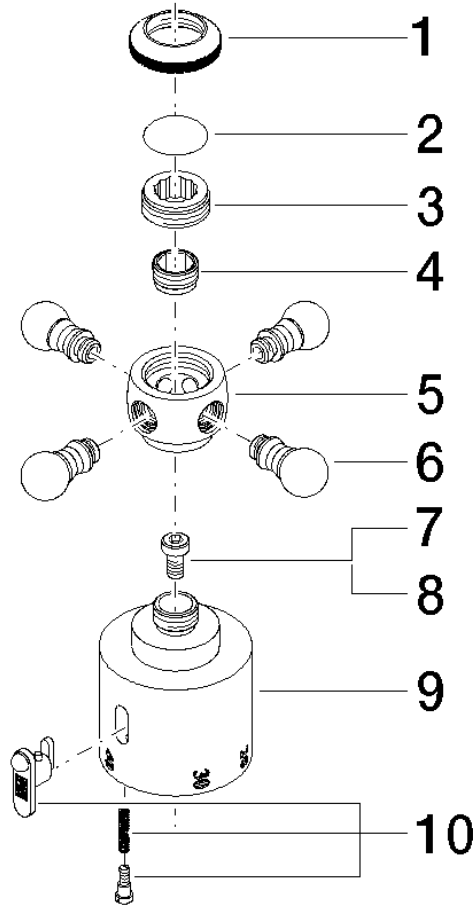

ST 050 304 4360

Parts for other finishes can be found here: Brushed Platinum

Spare parts list

No.	Item Number	Name	Quantity used	Delivery time
1	09 20 36 005-00	handle	1	10
2	09 26 01 016 90	accessories	1	2
3	09 20 83 006 90	handle	1	2
4	09 24 03 119 90	nipple	1	2
6	09 20 36 004-00	handle	4	10
7	90 30 30 027 00 90	screw	1	2
8	09 30 33 004 90	screw	1	2
10	90 21 33 020 00 90	handle	1	2