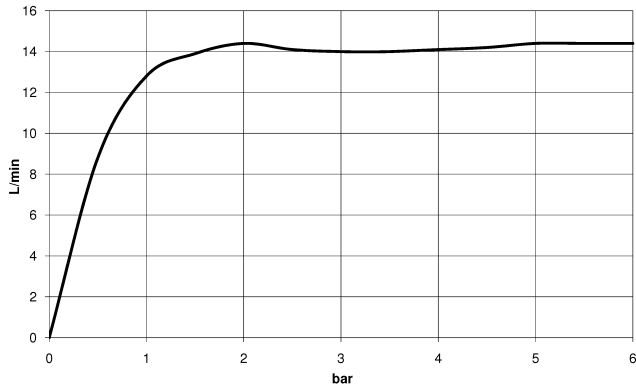

Intrinsic protection against back flow.

NOTE: The handles must be ordered separately from the fittings!

MADISON Showerpipe with shower thermostat - Chrome

MADISON

ST 050 304 4360

ST 050 304 4360

Flow rate chart